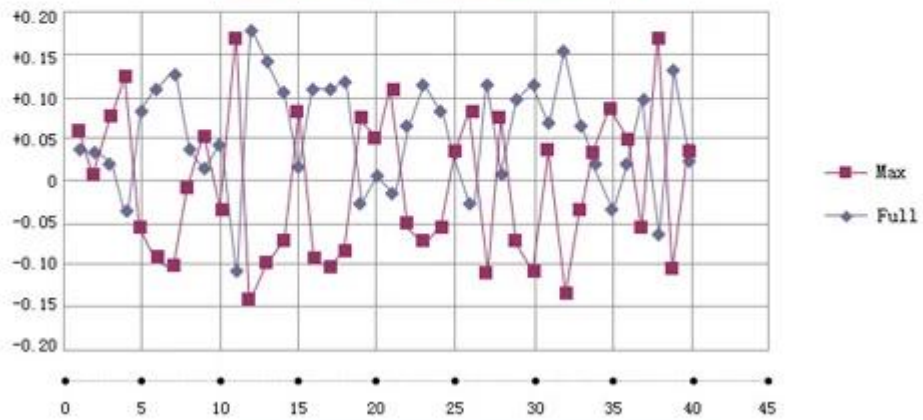

Ear and Forehead Thermometer

CE **RoHS** **ISO13485**

□□□

□□□□ 32.0°C □ 42.9°C □ 89.6°F □ 109.2°F □

□□□□ ±0.2°C / 0.4°F 35.5°C-42.0°C □ 95.9°F □ 107.6°F □

±0.3°C / 0.5°F 32.0°C □ 35.4°C □ 89.6°F □ 95.7°F □

±0.3°C / 0.5°F 42.1°C □ 42.9°C □ 107.8°F □ 109.2°F □

□□□□ 0.1°C / 0.1°F

Error less than or equal to $\pm 0.2^{\circ}\text{C}$

Is accurate measure

✉✉sanieleung@dor-medex.com

🌐🌐🌐🌐thermometersupplier.com