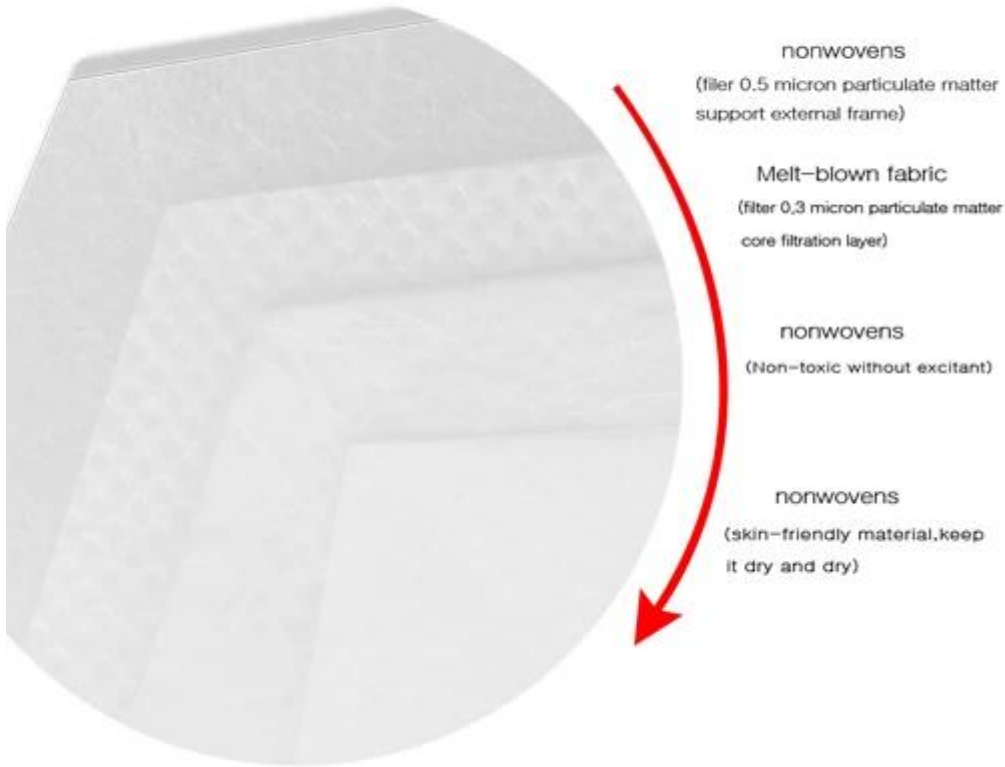

VT103 呼吸器

- 呼吸器規格に適合する
- 呼吸器規格に適合する
- pm2.5 呼吸器

呼吸器
呼吸器3d 呼吸器
呼吸器規格に適合する4
呼吸器

4 layers protection

Instructions

1. **Do not** use a respirator if it is damaged or if you are wearing it incorrectly.
 2. **Do not** touch the front or back of the mask.
 3. **Do not** touch the mask if it is contaminated.
 4. **Do not** touch the mask if it is damaged.
 5. **Do not** use the mask if you have a medical condition that prevents you from wearing a mask.
 6. **Do not** touch the mask if it is damaged.
 7. **Do not** touch the mask if it is damaged.
- Do:**
 Wash your hands before and after wearing the mask.
 Avoid touching the front of the mask.